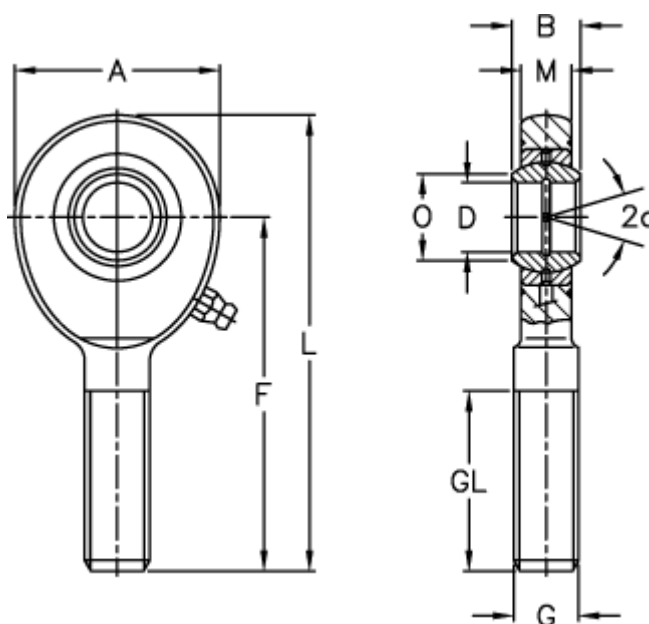

# Data Sheet

Article number: 03482060  
Description: Fluro Rod end EAL 60  
Note: 60

## Measures

A	= 135	L	= 277.5
a (degrees)	= 6	M	= 38
B	= 44	O	= 66.8
D	= 60	Static drive kN	= 497
Dynamic drive (kN)	= 245	Weight	= 5900
F	= 210		
g	= M52x3		
GL	= 115		